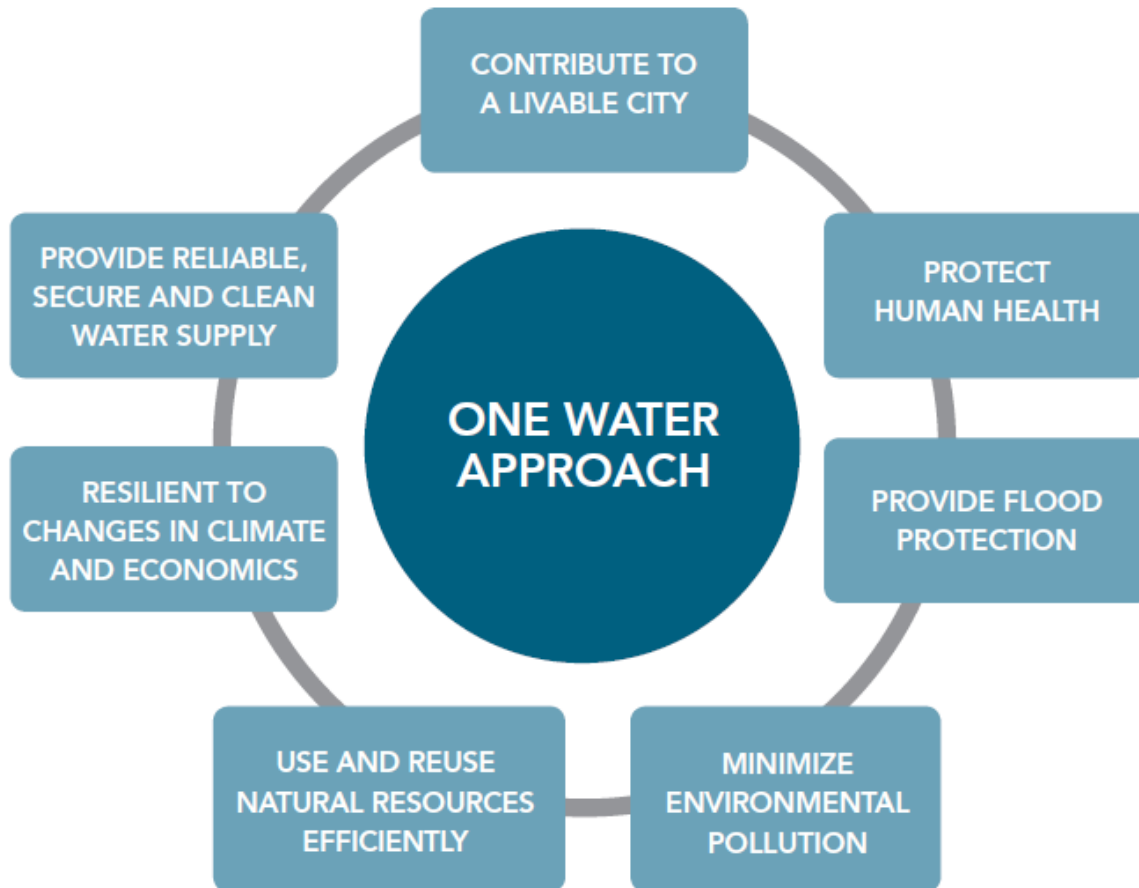

One Water -- Watershed Solutions

Webinar Sponsored by CSWEA - Wisconsin Section - Watershed and Stormwater Committee

Glenn Tranowski, P.E., Chair (glenn.tranowski@strand.com)

Mark Mittag, P.E., Vice-Chair (mark.mittag@ch2m.com)

What is One Water?

Source: "Pathways to One Water - A Guide for Institutional Innovation"
www.werf.org/c/KnowledgeAreas/IntegratedInstitutionsinfo.aspx

What is One Water Approach?

Source: “Pathways to One Water - A Guide for Institutional Innovation”
www.werf.org/c/KnowledgeAreas/IntegratedInstitutionsinfo.aspx